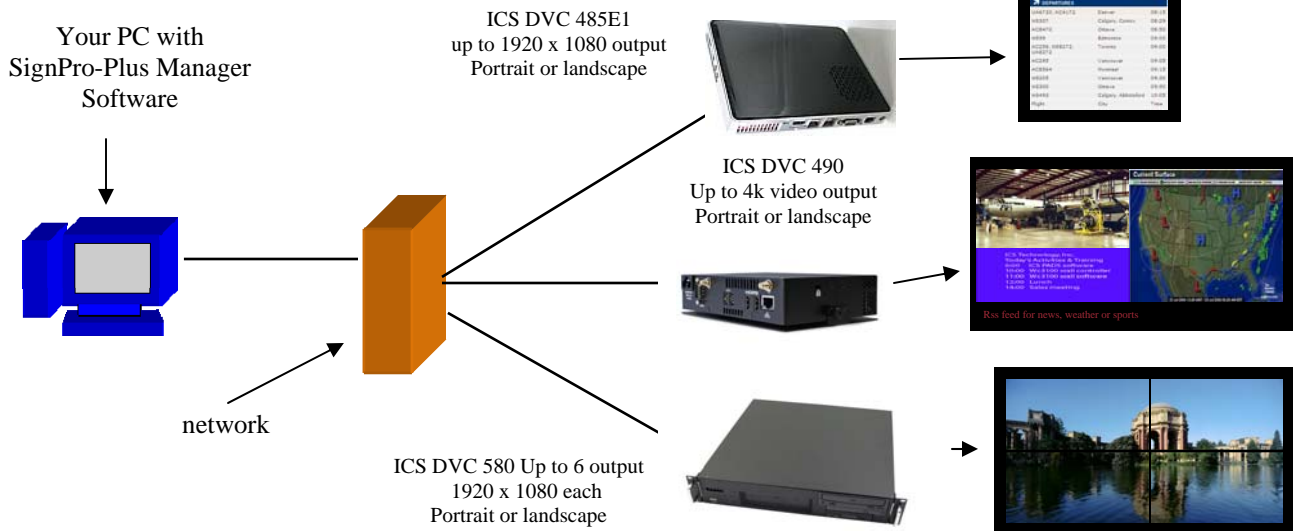

ICS SignPRO-4.0 System is not just another digital signage product.

ICS SignPRO-4.0 System is based on the award winning PADS software product. PADS has more than 19 years of experience in the field, and during this period it has grown worldwide to be one of the most successful, comprehensive products in the market.

ICS SignPRO-4.0 Digital Signage System

Arrivals					Departures				
Time	Airline	Flight	Source	Remarks	Time	Airline	Flight	Source	Remarks
19:30	Delta	SN600	LONDON HTROW	arrived	19:35	Delta	BD154	LONDON HTROW	final call
19:35	Delta	AF3692	STRASBOURG		19:35	Delta	SN707	BRISTOL	final call
19:35	Lufthansa	LH5152	BERLIN		19:40	Delta	BA5329	BIRMINGHAM	boarding
19:40	Delta	BA5020	MANCHESTER		19:40	Delta	SN701	LEEDS	boarding
19:40	SR396	GENEVA			19:40	Delta	SN785	GOTEBORG	boarding
19:45	IB4216	BARCELONA			19:35	Delta	SK598	COPENHAGEN	boarding
19:45	DL162	BREMEN			19:50	Delta	EJ637	DUBLIN	proceed to gate
19:45	DL162	BREMEN			19:50	Delta	KL388	AMSTERDAM	
19:50	BA402	LONDON HTROW			20:00	Delta	DB184	TOULOUSE	
19:55	AF2928	PARIS			20:00	Delta	LC838	SOUTHAMPTON	
19:55	BD155	LONDON HTROW			20:00	Delta	VM145	LE HAVRE	

Each **ICS SignPro-4.0** screen is IP addressable and can have a different schedule and presentation.

ICS Desktop Viewer Option

Our ICS PADS Desktop Viewer works as a digital signage system and Alert Message for your network connected PCs. It acts as a Digital signage screensaver for your internal announcements and as an emergency message distribution digital signage with it's Alert Message Feature.